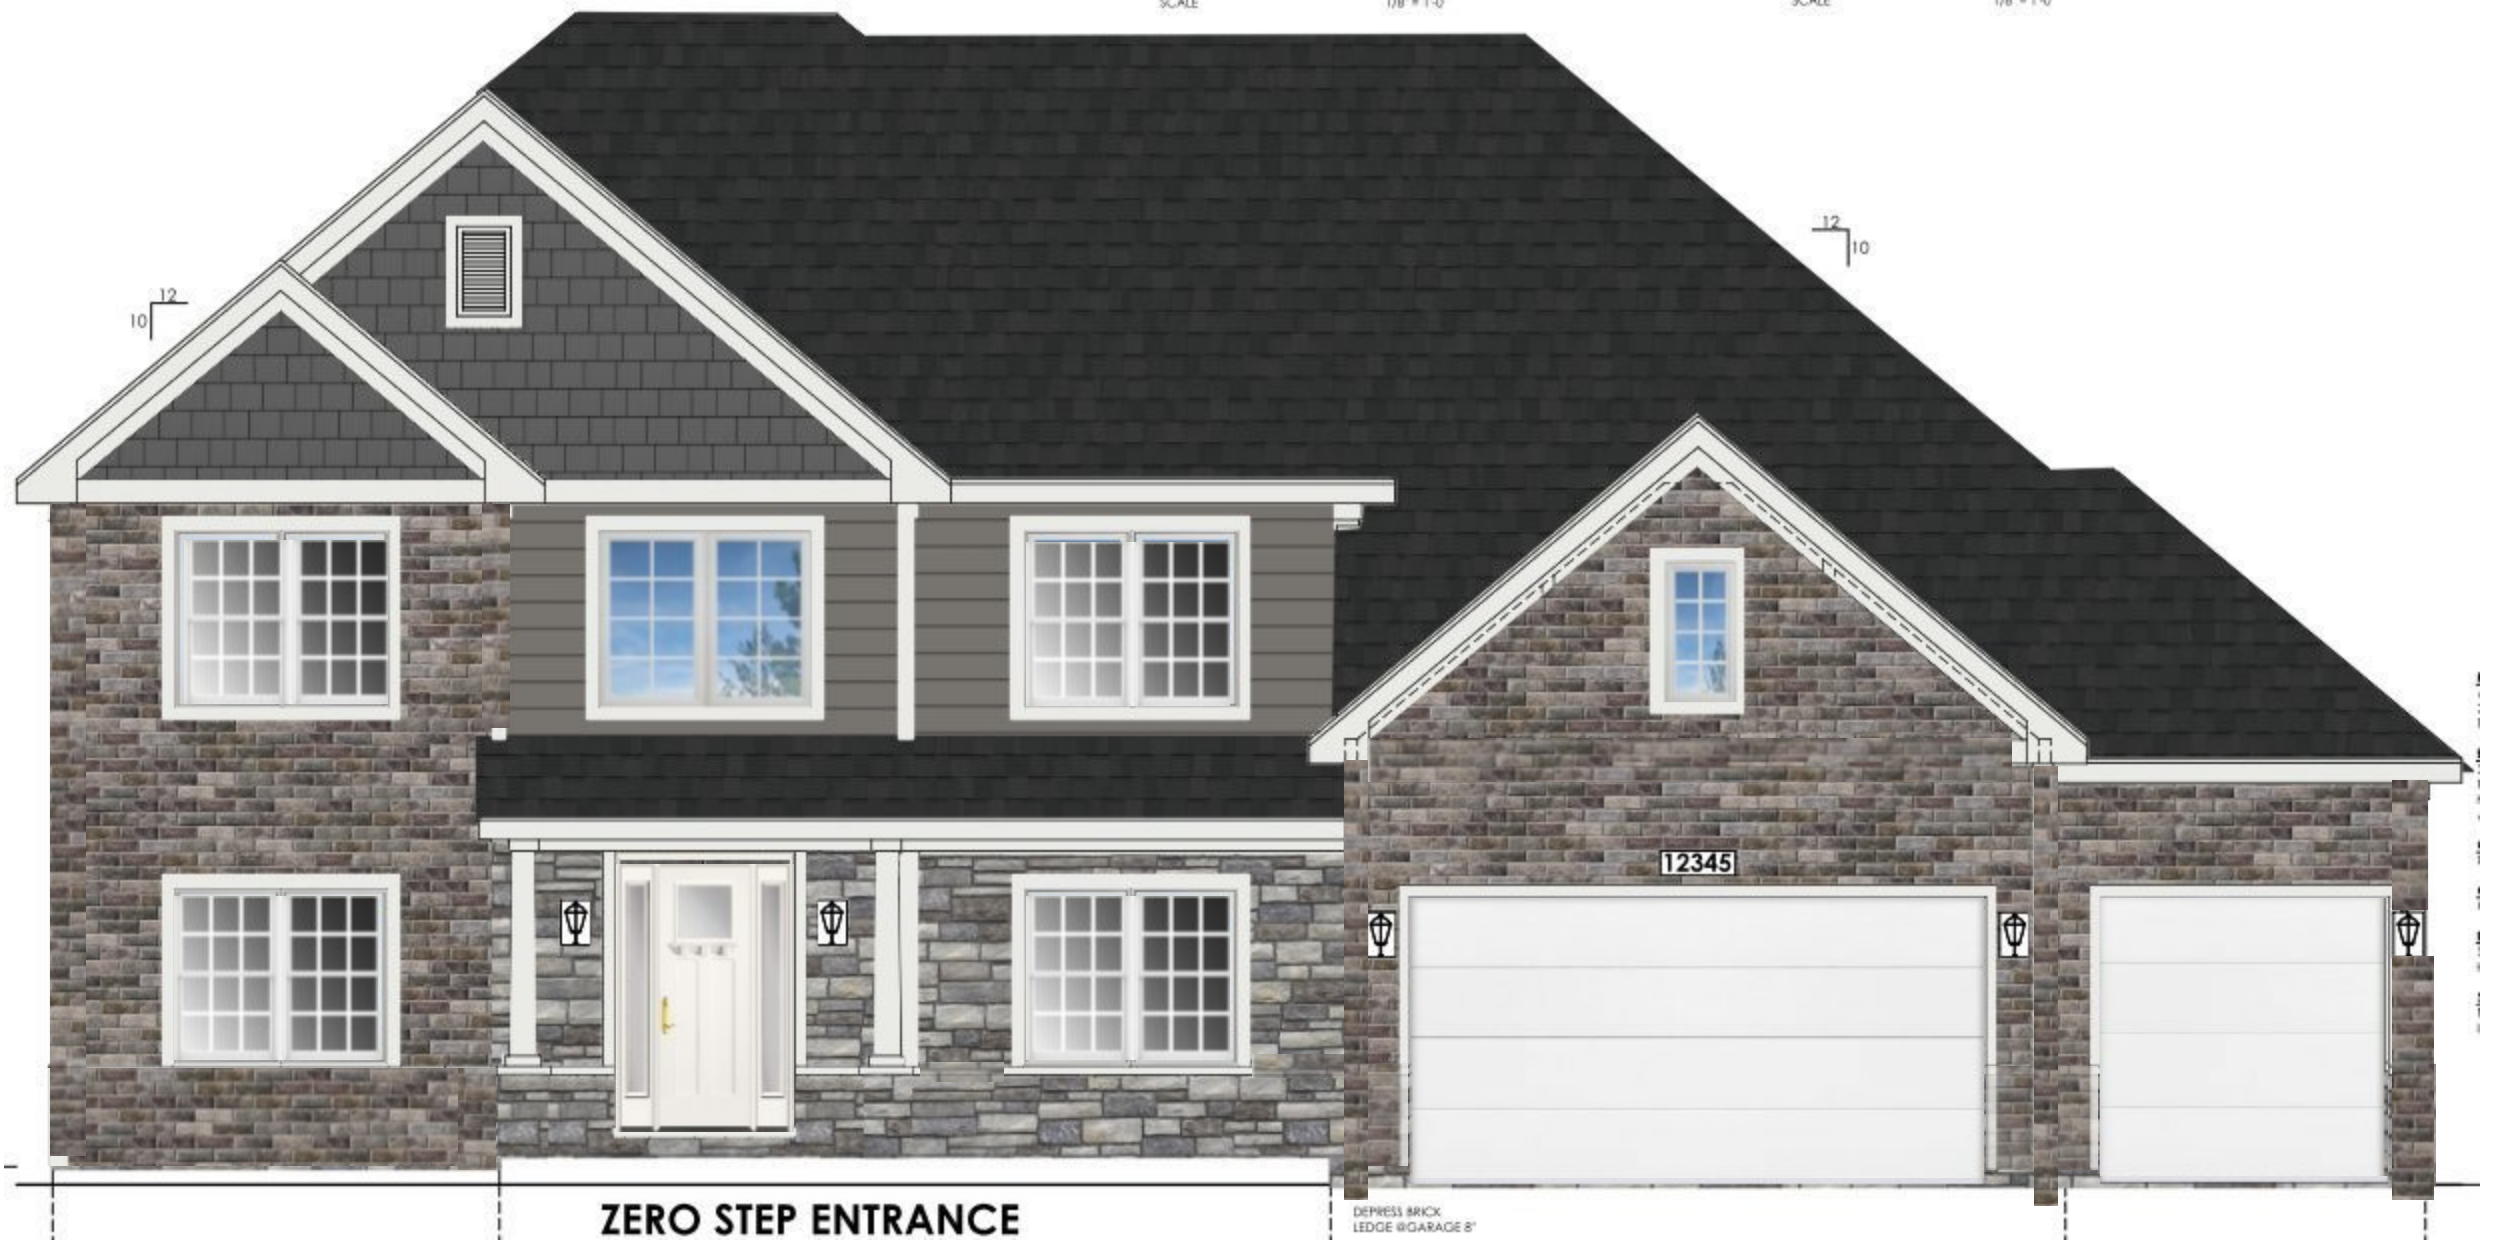

SCALE

1/8" = 1'-0"

SCALE

1/8" = 1'-0"

**ZERO STEP ENTRANCE**

DEPRESS BRICK  
LEDGE @ GARAGE 8"